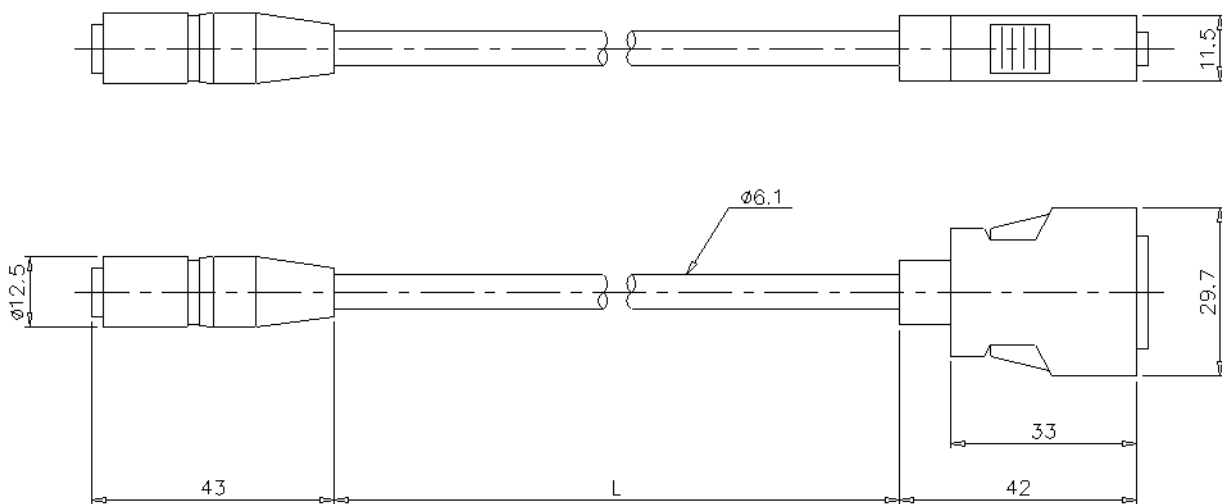

CA-CN3

Camera Cable 3 m

*Please note that accessories depicted in the image are for illustrative purposes only and may not be included with the product.

Dimensions

* Download CAD file or product manual for larger image/text and more detail.

CA-CN1 / CN3 / CN5 / CN10 / CN17

Model	L (m)
CA-CN1	1
CA-CN3	3
CA-CN5	5
CA-CN10	10
CA-CN17	17