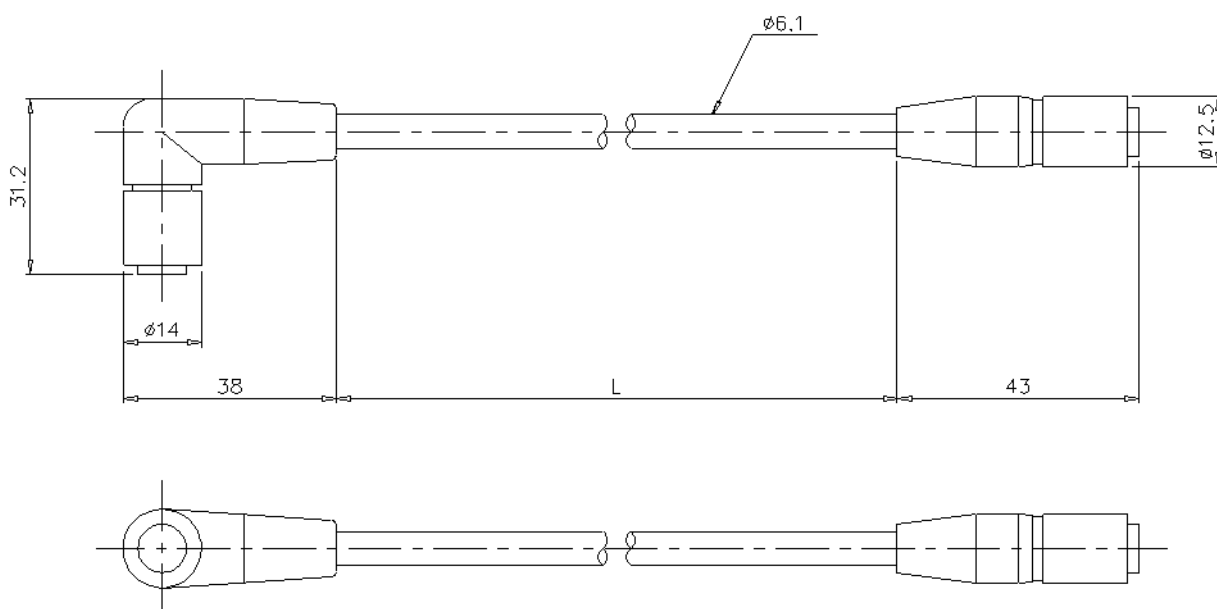

CA-CN17LX

L-shaped Cable 17-m for Repeater

*Please note that accessories depicted in the image are for illustrative purposes only and may not be included with the product.

⚠ This model has been discontinued.
Compliance with the certification standard is ensured as of the time of shipment from our company.

Contact Us: 1-888-539-3623

Dimensions

* Download CAD file or product manual for larger image/text and more detail.

CA-CN3LX/CN10LX/CN17LX

Model	L (m)
CA-CN3LX	3
CA-CN10LX	10
CA-CN17LX	17