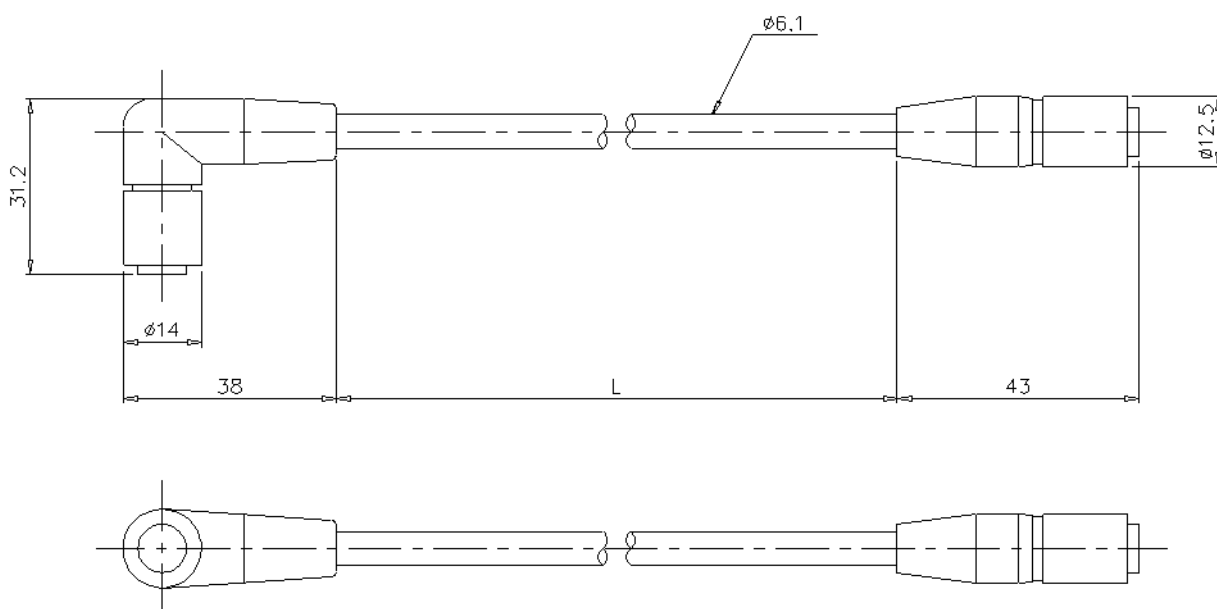

CA-CN10LX

L-shaped Cable 10-m for Repeater

*Please note that accessories depicted in the image are for illustrative purposes only and may not be included with the product.

⚠ This model has been discontinued.
Compliance with the certification standard is ensured as of the time of shipment from our company.

Contact Us: 1-888-539-3623

Dimensions

* Download CAD file or product manual for larger image/text and more detail.

CA-CN3LX/CN10LX/CN17LX

Model	L (m)
CA-CN3LX	3
CA-CN10LX	10
CA-CN17LX	17