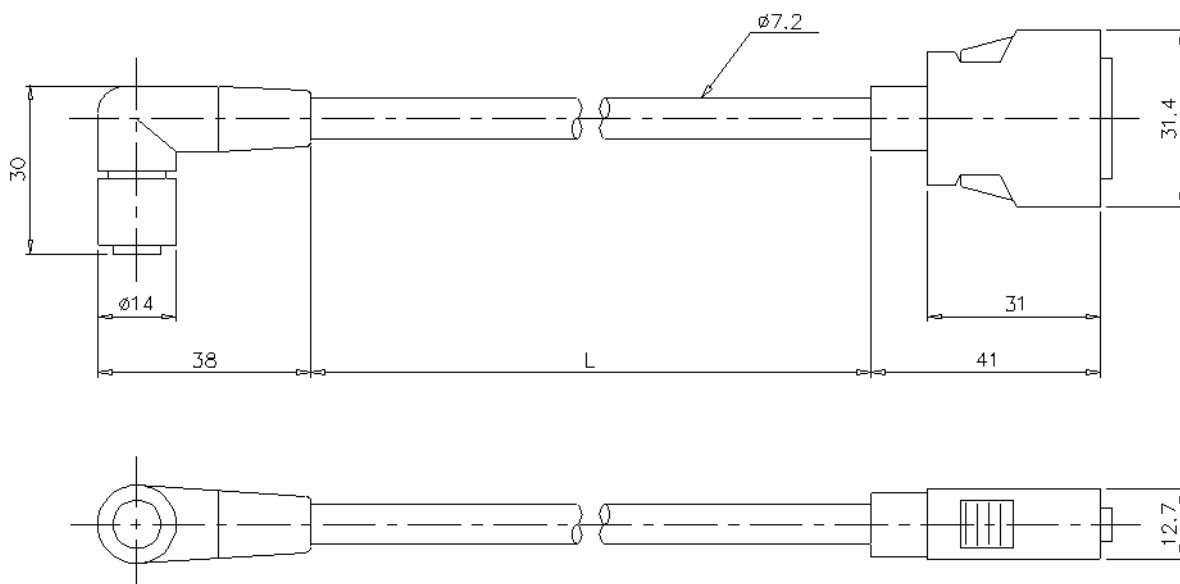

CA-CH5L

L-shaped Connector Camera Cable 5-m for High Speed Camera

*Please note that accessories depicted in the image are for illustrative purposes only and may not be included with the product.

Dimensions

* Download CAD file or product manual for larger image/text and more detail.

CA-CH3L/CH5L/CH10L

Model	L(M)
CA-CH3L	3
CA-CH5L	5
CA-CH10L	10