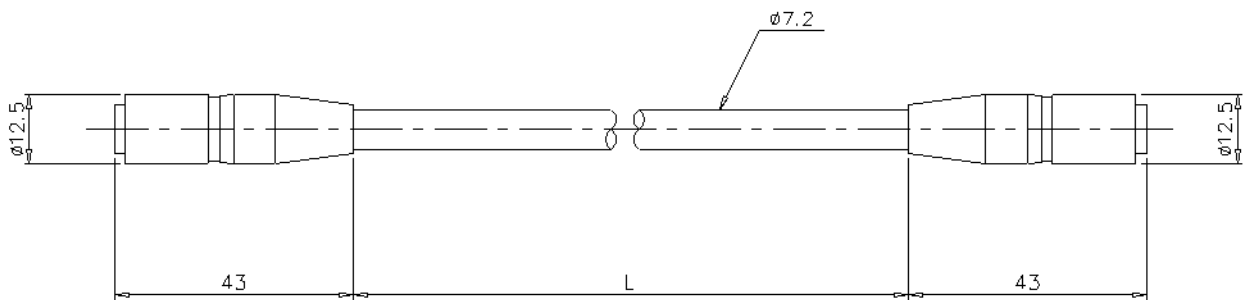

CA-CH3X

High-speed Camera Cable 3-m for Repeater

*Please note that accessories depicted in the image are for illustrative purposes only and may not be included with the product.

Dimensions

* Download CAD file or product manual for larger image/text and more detail.

CA-CH3X/CH10X

Model	L (m)
CA-CH3X	3
CA-CH10X	10